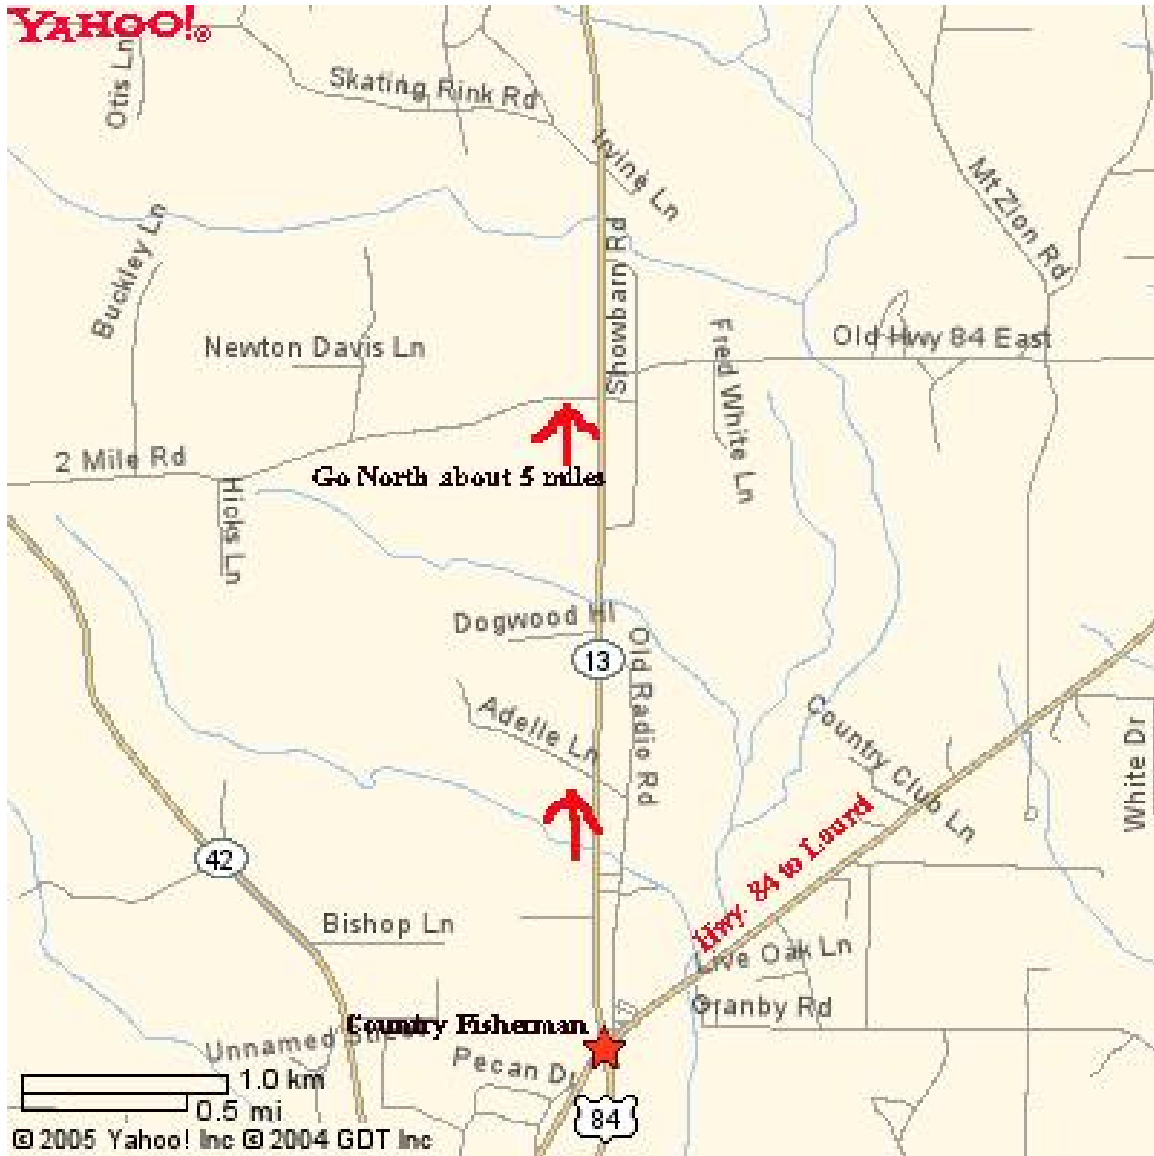

Directions to Robinson Retreat Ranch, New Hebron, MS.

Take Hwy. 84 to Prentiss, turn North on Hwy. 13,  
go about 5 miles, turn left on White Sands Church Road  
and follow the signs.

**Directions - take Hwy 84 to Prentiss, turn North on Hwy. 13 at the Country Fisherman (we recommend you stop and eat too) Go five miles and turn left on White Sands Church Road and follow the signs.**

1.0 km  
0.5 mi

© 2005 Yahoo! Inc © 2004 GDT Inc