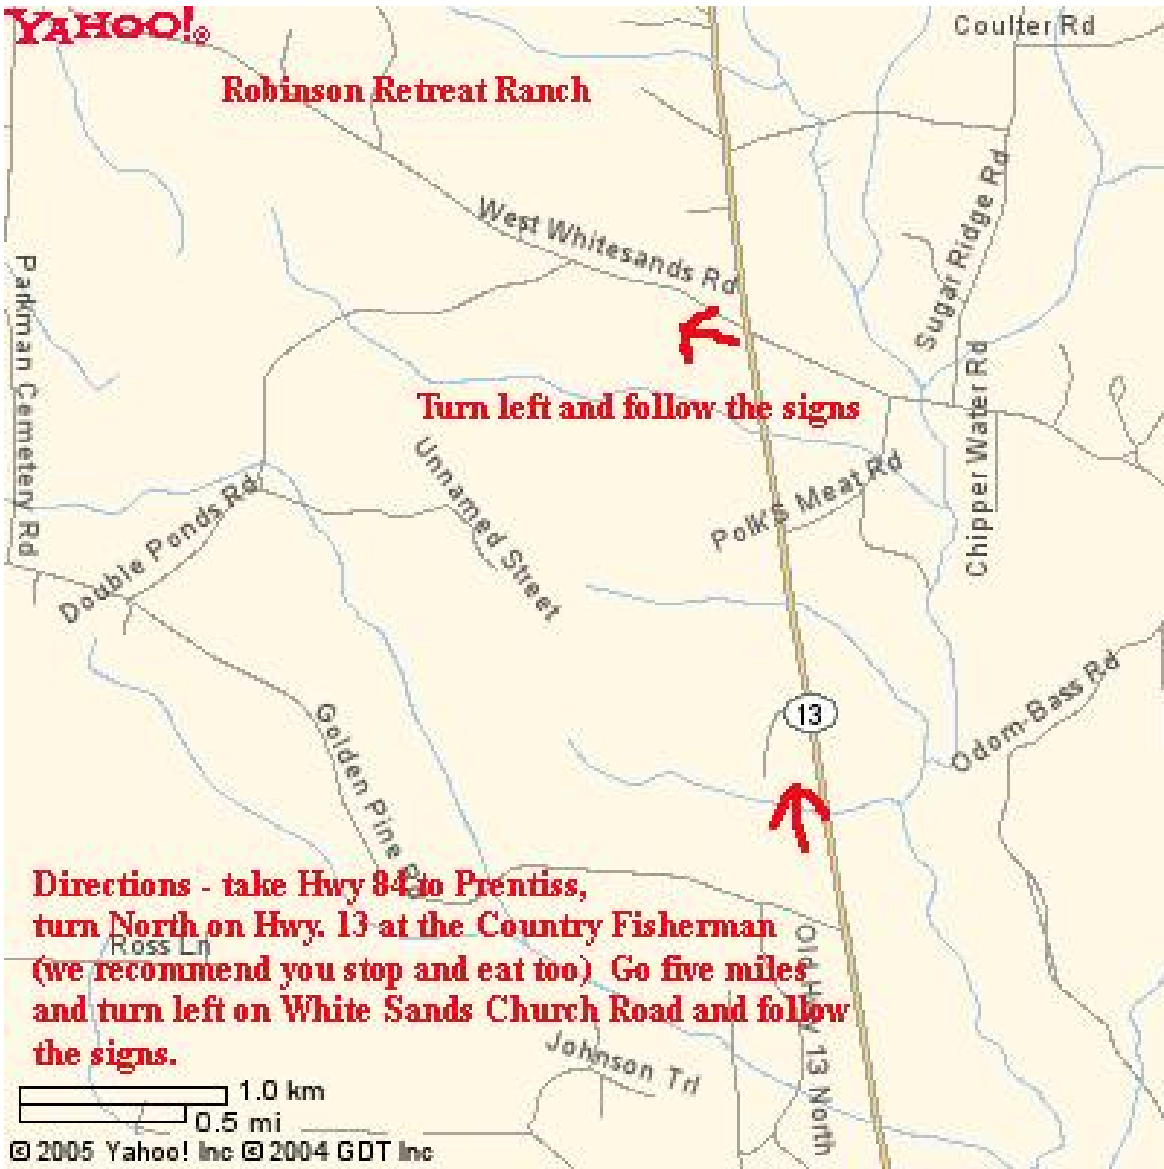

Directions to Robinson Retreat Ranch, New Hebron, MS.

Take Hwy. 84 to Prentiss, turn North on Hwy. 13,  
go about 5 miles, turn left on White Sands Church Road  
and follow the signs.

**Directions - take Hwy 84 to Prentiss, turn North on Hwy. 13 at the Country Fisherman (we recommend you stop and eat too) Go five miles and turn left on White Sands Church Road and follow the signs.**