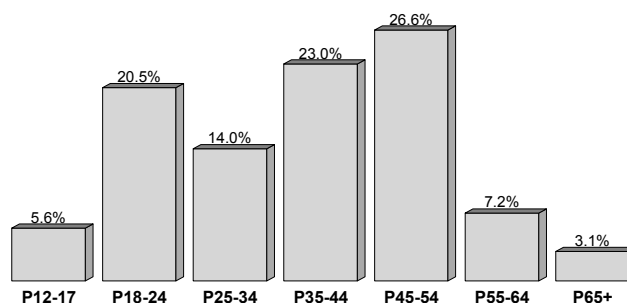

Employment Status

Full-Time	52.0%
Part-Time	17.4%
Not Employed	30.6%

Education

Home Ownership

Own	81.3%
Rent	15.8%
Other	2.9%

Presence of Children Under 12 in Household

None	58.5%
1 Child	28.2%
2 Children	11.5%
3 Or More Children	1.9%

Demographic Breakout

Household Income

This report is based on Persons 12+ in LAUREL-HATTIESBURG, MS METRO - Std

RADIO LST PROF: WXRR-FM:MON-SUN 6AM-MID (WXRR-FM is Mon-Sun 6am-Mid)

Estimates displayed are reported for % Composition.