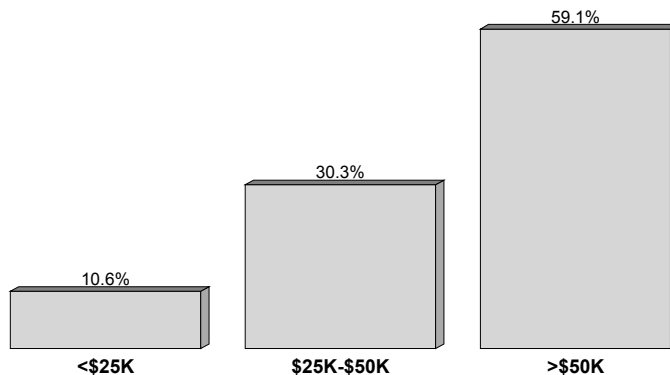

Demographic Breakout

Household Income

This report is based on Persons 12+ in LAUREL-HATTIESBURG, MS METRO - Std

RADIO LST PROF: WXRR-FM:MON-SUN 6AM-MID (WXRR-FM is Mon-Sun 6am-Mid)

Estimates displayed are reported for % Composition.