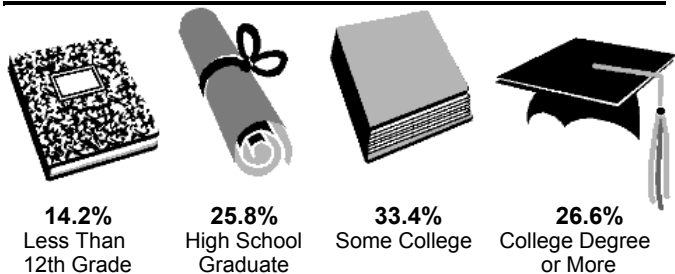

RADIO LST PROF: WXRR-FM:MON-SUN 6AM-MID

Target Persons: 22,000 Target Intab: 134
LAUREL-HATTIESBURG, MS
Qualitative Diary, Fall 2006, Spring 2006

Gender

55.4	% Male	44.6	% Female
-------------	---------------	-------------	-----------------

Employment Status

Full-Time	52.0%
Part-Time	17.4%
Not Employed	30.6%

Education

Home Ownership

Own	81.3%
Rent	15.8%
Other	2.9%

Presence of Children Under 12 in Household

None	58.5%
1 Child	28.2%
2 Children	11.5%
3 Or More Children	1.9%